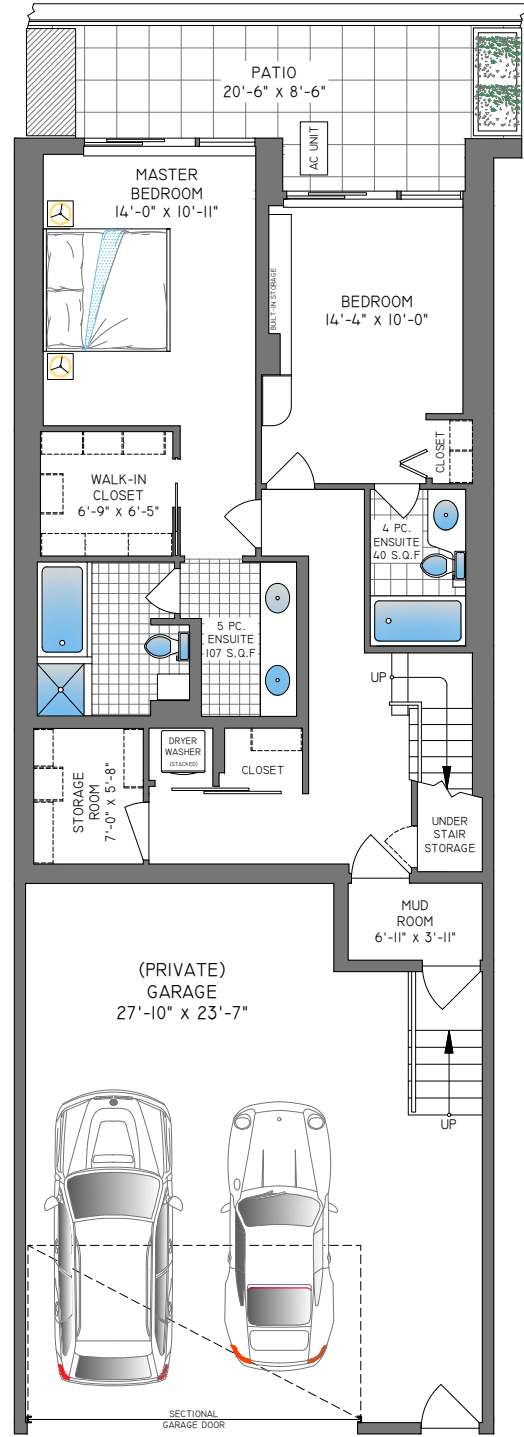

梁丁海蓉
Margaret Leung
 A wealth of experience

Remax Real Estate Services
 #110 - 3540 W 41st Ave. Vancouver, BC
 Tel.: 604 263 2823 Cell.: 604 671 1289

TH K - 1111 MARINASIDE CRESCENT VANCOUVER

LOWER FLOOR
958 SQ. FT.

MAIN FLOOR
1128 SQ. FT.

FLOOR	AREA (SQ. FT.)			
	FINISHED	GARAGE	ENTRY PATIO	PATIO
MAIN	1128	-	287	198
LOWER	958	668	-	160
TOTAL	2086	668	287	645

ABSOLUTE MEASURING
P Booked on the Pixilink App™
 THE REPRESENTED FLOOR PLANS ARE NOT SUITABLE FOR CONSTRUCTION/ARCHITECTURAL PURPOSES. EVERY EFFORT HAS BEEN MADE TO REPRESENT ALL DIMENSION ACCURATELY, E&O INSURED.