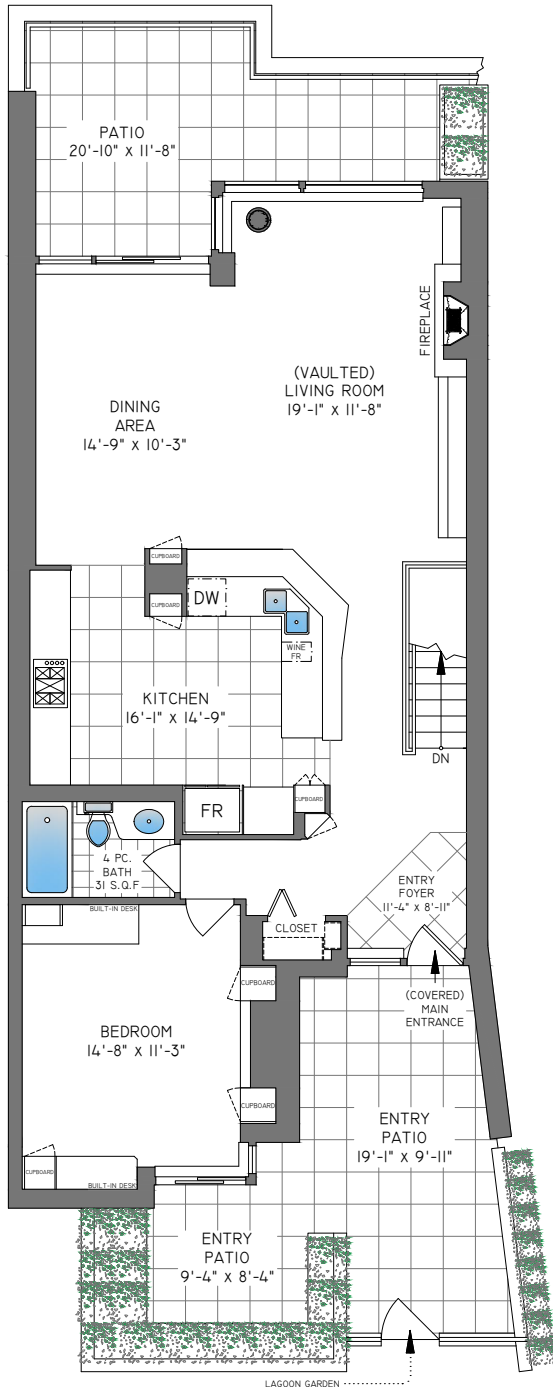

梁丁海蓉
Margaret Leung
 A wealth of experience

Remax Real Estate Services
 #110 - 3540 W 41st Ave. Vancouver, BC
 Tel.: 604 263 2823 Cell.: 604 671 1289

TH K - 1111 MARINASIDE CRESCENT VANCOUVER

LOWER FLOOR
958 SQ. FT.

MAIN FLOOR
1128 SQ. FT.

FLOOR	AREA (SQ. FT.)			
	FINISHED	GARAGE	ENTRY PATIO	PATIO
MAIN	1128	-	287	198
LOWER	958	668	-	160
TOTAL	2086	668	287	645

ABSOLUTE MEASURING
P Booked on the Pixilink App™
 THE REPRESENTED FLOOR PLANS ARE NOT SUITABLE FOR CONSTRUCTION/ARCHITECTURAL PURPOSES. EVERY EFFORT HAS BEEN MADE TO REPRESENT ALL DIMENSION ACCURATELY, E&O INSURED.