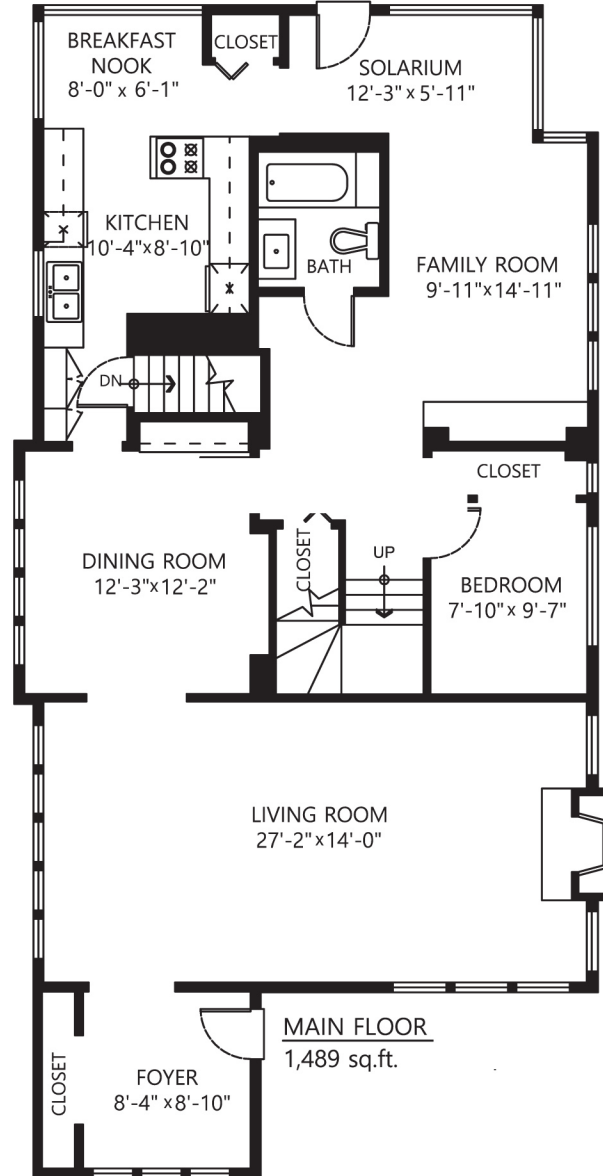

# 5568 ALMA STREET, VANCOUVER

**DO NOT SCALE**  
 ALL DIMENSIONS APPROXIMATE

Main Floor:	1489 sq.ft.
Upper Floor:	836 sq.ft.
Lower Finished:	441 sq.ft.
Lower Unfinished:	769 sq.ft.
<b>Total:</b>	<b>3535 sq.ft.</b>