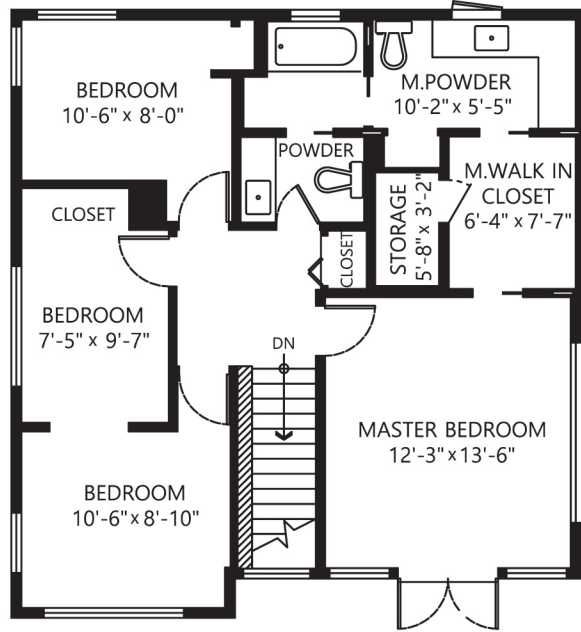

# 5568 ALMA STREET, VANCOUVER

**DO NOT SCALE**  
 ALL DIMENSIONS APPROXIMATE

Main Floor:	1489 sq.ft.
Upper Floor:	836 sq.ft.
Lower Finished:	441 sq.ft.
Lower Unfinished:	769 sq.ft.
<b>Total:</b>	<b>3535 sq.ft.</b>