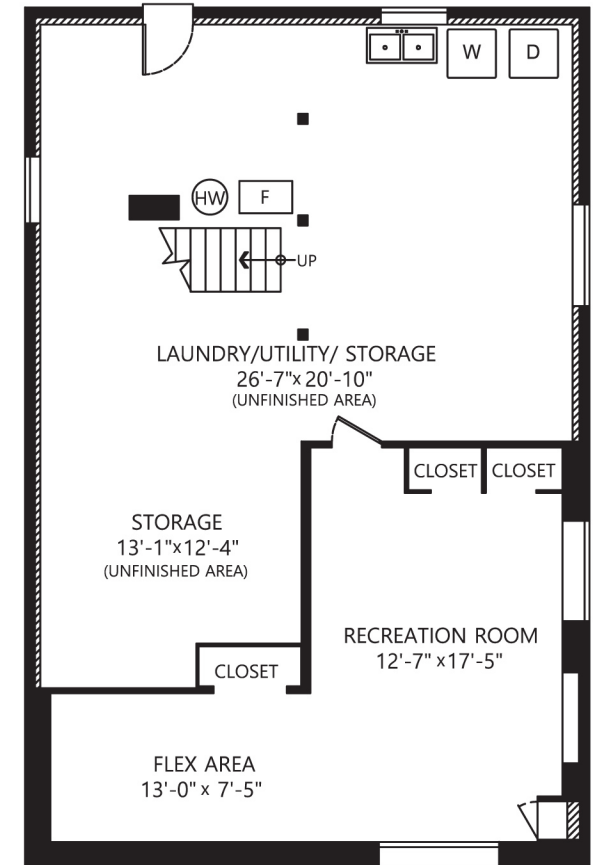

# 5568 ALMA STREET, VANCOUVER

**DO NOT SCALE**  
 ALL DIMENSIONS APPROXIMATE

Main Floor:	1489 sq.ft.
Upper Floor:	836 sq.ft.
Lower Finished:	441 sq.ft.
Lower Unfinished:	769 sq.ft.
<b>Total:</b>	<b>3535 sq.ft.</b>